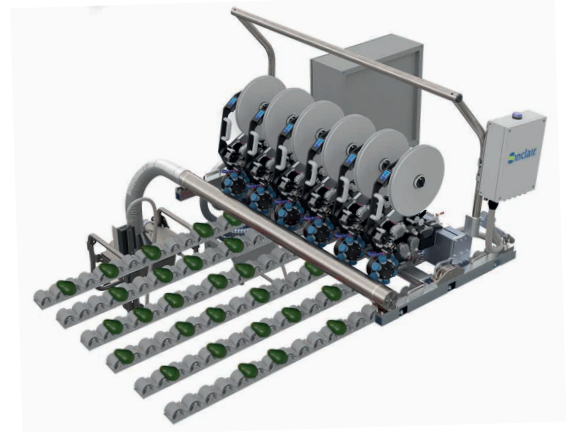

# POD

**INNOVATIVE TECHNOLOGY TO MAXIMIZE EFFICIENCY**

MULTI-LANE  
1-12

720 FRUITS  
PER MINUTE

SOFT TOUCH  
BELLOWS

ADJUSTABLE  
HEIGHT

QUICK CHANGE  
CASSETTE

INTUITIVE  
TOUCH SCREEN

## POD

MULTI-LANE

Print variable information at the point of application with exceptional quality as fruits and vegetables are conveyed at speed. The Sinclair TruTab® label is the only tabbed label available for direct thermal variable print labeling applications.

### TECHNICAL FEATURES

Labeling format	Multi-Lane
Multi-frame bank labeler installations <sup>1</sup>	•
Throughput - Fruit per minute per lane <sup>2</sup>	Up to 720
Number of lanes	1 - 12
Label sizes (width)	18-28mm
Selective labeling interface <sup>3</sup>	•
Fruit scanners - Label all (HOS) <sup>4</sup>	Optional
Applicators synchronize to changing line speeds	Auto
Lane-to-lane timing adjustment	•
Mounting options	Over sizer/grader with Interface
Manual machine frame height adjustment	Electric
Soft-touch, food-safe bellows label application	•
Quick change label cassettes	•
Empty cassette warning light & beacon	•
Chop & blow tape collection system	•
Electrical input voltage range <sup>5</sup>	⚡ 380V 50Hz 3Ph+E ⚡ 480V 60Hz 3Ph+E

<sup>1</sup>Suitable sizers only. <sup>2</sup>Final throughput speed and mounting options dependent on packinghouse configuration.  
<sup>3</sup>Requires a sizer output for each image input (up to 4) <sup>4</sup>Used independently of the Selective labeling interface.  
<sup>5</sup>380-480V 3Ph with Remote Cabinet only